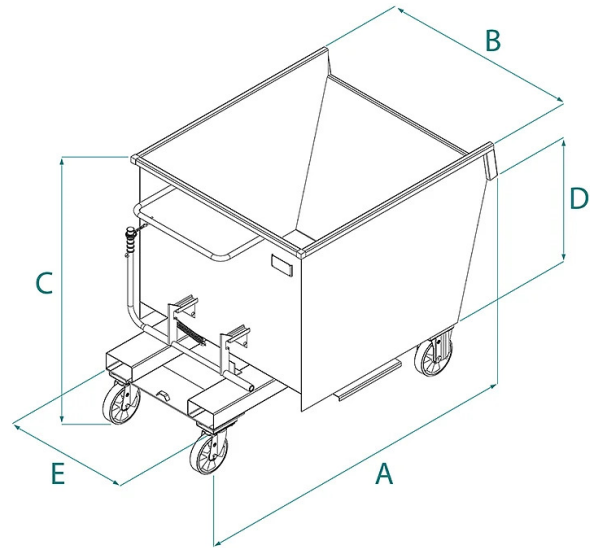

DATA SHEET - GALVANIZED FORKLIFT TIPPING SKIP

Code	Capacity (kg)	Capacity (L)	Weight (kg)	Dimensions (mm)				
				A	B	C	D	E
BB-30ZN	600	300	85	1345	860	982	555	585
BB-40ZN	600	400	95	1348	860	990	749	580
BB-50ZN	1000	500	105	1480	980	925	835	660
BB-80ZN	1350	800	165	1515	1110	1075	975	700
BB-99ZN	1500	1000	200	1640	1110	1195	1045	700
BB-135ZN	1500	1350	205	1610	1345	1195	1045	800
BB-160ZN	1500	1600	225	1610	1600	1195	1045	800
BB-200ZN	1500	2000	265	1620	2100	1195	1148	800

DATA SHEET - GALVANIZED FORKLIFT TIPPING SKIP

Industrial lifting

Galvanized forklift tipping skip

Galvanized tipping skip with forklift pockets and wheels

The BB galvanized model is the perfect solution for the safe and efficient handling of industrial waste, chips, scraps, and debris. Thanks to the hot-dip galvanized finish, this container offers excellent durability and high resistance to corrosion, making it ideal for industrial environments exposed to harsh conditions.

The BB-ZN bucket is equipped with advanced safety features, including an anti-slip mechanism for forklift forks and an automatic discharge system, which can be activated directly by the operator from the forklift using a cord. The ergonomic design, combined with high-capacity load wheels, allows for easy movement both manually and with forklifts, ensuring convenience and safety during emptying operations, especially inside containers for the collection of industrial waste and scraps.